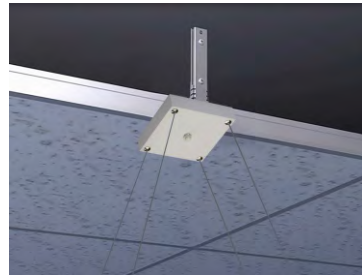

# U D S

UP/DOWN LED PENDANT

With uncompromising style and the look of clean, elegance, UDS open a world of creative potential.

55% downlighting and 45% uplighting distribution, making the light floating in mid-air.

## META UP/DOWN 24\"X24\"

It is an aesthetic, stylish architectural solution which creates stunning forms only 1.5\" high. It combines thin and square forms to enhance the decor. The unique design is nearly transparent luminaire when off and excellent uniformity and efficiency when on, reaching 55% downlighting and 45% uplighting distribution, making the illusion of the light floating in mid-air. It is perfect for applications that include conference rooms, open offices, retail settings, anywhere you want to make a statement.

## Multiple Application Solutions

We strive to challenge the highest visual comfort standard by offering ultra-thin semi-transparent optical light guide plate with delicate laser dot. With its innovative design and mounting flexibility, UDS could easily result in the broadest number of applications ever offered by a single luminaire.

### Drop Ceiling / On Grid

Suspending the luminaire in the T-grid. Compatible for various T-grid, including 9/16" Flat, 9/16" Slot, 15/16" Flat.

\*Please see the installation instruction for more details.