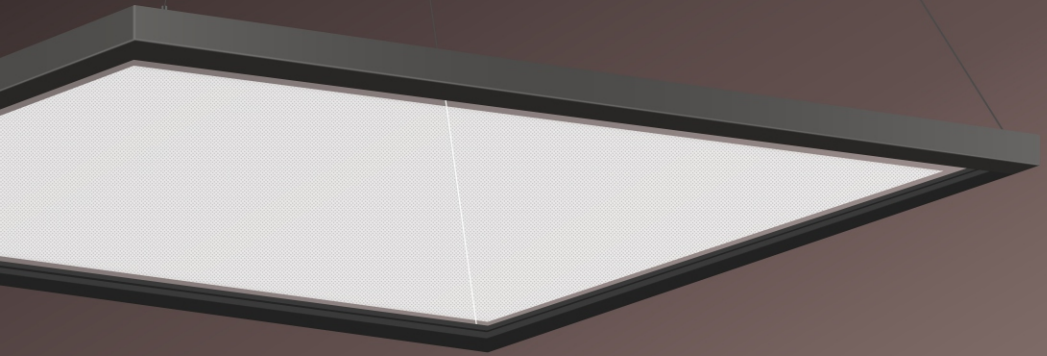

# U D S

UP/DOWN LED PENDANT

With uncompromising style and the look of clean, elegance, UDS open a world of creative potential.

55% downlighting and 45% uplighting distribution, making the light floating in mid-air.

## META UP/DOWN 24\"X24\"

It is an aesthetic, stylish architectural solution which creates stunning forms only 1.5\" high. It combines thin and square forms to enhance the decor. The unique design is nearly transparent luminaire when off and excellent uniformity and efficiency when on, reaching 55% downlighting and 45% uplighting distribution, making the illusion of the light floating in mid-air. It is perfect for applications that include conference rooms, open offices, retail settings, anywhere you want to make a statement.

## Specifications

- Semi-transparent optics
- CCT adjustable 3000K/ 3500K/ 4000K
- Wattage selectable 100lm/w,
- 55% downlight and 45% uplight distribution
- External driver with 0-10V dim, dim to 1%
- Dry ceiling and drop ceiling compatible

## Multiple Application Solutions

We strive to challenge the highest visual comfort standard by offering ultra-thin semi-transparent optical light guide plate with delicate laser dot. With its innovative design and mounting flexibility, UDS could easily result in the broadest number of applications ever offered by a single luminaire.