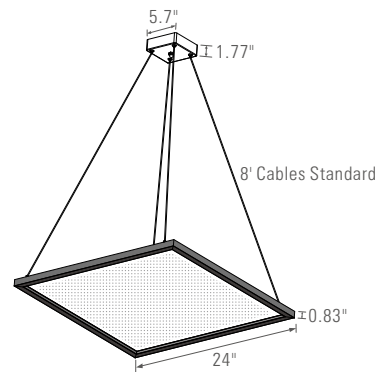

## META UP/DOWN 24\"X24\"

It is an aesthetic, stylish architectural solution which creates stunning forms only 1.5\" high. It combines thin and square forms to enhance the decor. The unique design is nearly transparent luminaire when off and excellent uniformity and efficiency when on, reaching 55% downlighting and 45% uplighting distribution, making the illusion of the light floating in mid-air. It is perfect for applications that include conference rooms, open offices, retail settings, anywhere you want to make a statement.